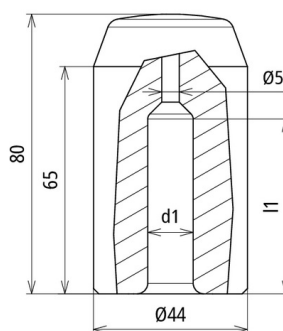

SKO TE 25 STBLANK (625 002)

Figure without obligation

| Type | SKO TE 25 STBLANK |
|---|-------------------|
| Part No. | 625 002 |
| Type of earth rod | type Z (Ø25 mm) |
| Dimensions (d1 x l1) | 16 x 47 mm |
| Material | St/bare |
| Weight | 810 g |
| Customs tariff number (Comb. Nomenclature EU) | 82055980 |
| GTIN | 4013364095380 |
| PU | 1 pc(s) |

We reserve the right to introduce changes in performance, configuration and technology, dimensions, weights and materials in the course of technical progress. The figures are shown without obligation.