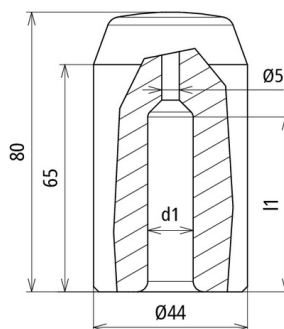

### SKO TE 20 STBLANK (620 002)

Figure without obligation

Type	SKO TE 20 STBLANK
Part No.	620 002
Type of earth rod	types Z + AZ (Ø20 mm)
Dimensions (d1 x l1)	13 x 42 mm
Material	St/bare
Weight	857 g
Customs tariff number (Comb. Nomenclature EU)	82055980
GTIN	4013364066052
PU	1 pc(s)

We reserve the right to introduce changes in performance, configuration and technology, dimensions, weights and materials in the course of technical progress. The figures are shown without obligation.