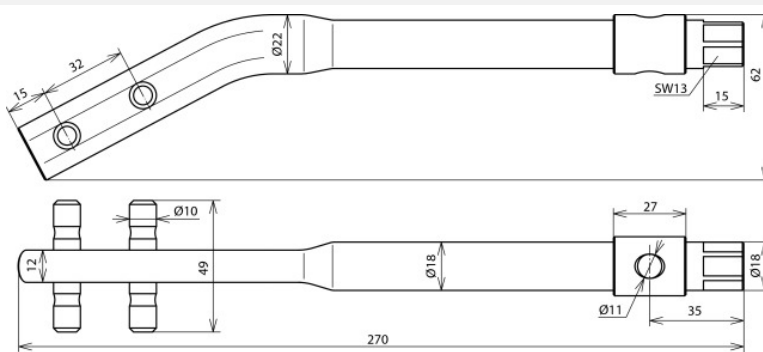

RE GK 8.10 SW13 STBRUE (595 000)

Figure without obligation

Wrench size 13 for screwing.

Type	RE GK 8.10 SW13 STBRUE
Part No.	595 000
Material	St/burnished
For Rd	8-10 mm
Length	260 mm
Weight	329 g
Customs tariff number (Comb. Nomenclature EU)	82055980
GTIN	4013364046535
PU	1 pc(s)

We reserve the right to introduce changes in performance, configuration and technology, dimensions, weights and materials in the course of technical progress. The figures are shown without obligation.