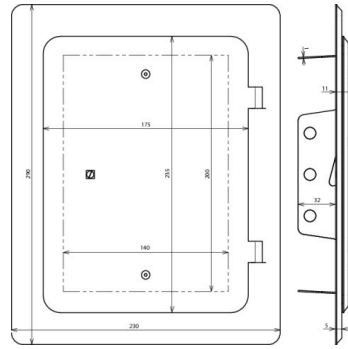

RTUP 290X230 VKS V2A (476 020)

Figure without obligation

Type	RTUP 290X230 VKS V2A
Part No.	476 020
Material	StSt
Mounting dimensions	200 x 140 mm
Dimensions	290 x 230 mm
Weight	800 g
Customs tariff number (Comb. Nomenclature EU)	85389099
GTIN	4013364126916
PU	1 pc(s)

We reserve the right to introduce changes in performance, configuration and technology, dimensions, weights and materials in the course of technical progress. The figures are shown without obligation.