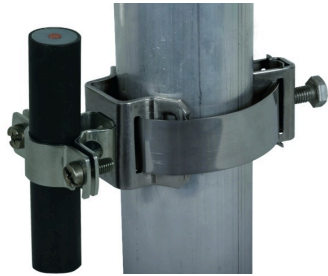

Accessories for HVI light plus Conductor

Accessories

LH ZS 20 23 SB50.300 V2A (275 320)

Type	LH ZS 20 23 SB50.300 V2A
Part No.	275 320
Material of conductor holder	StSt
Conductor support Rd	20-23mm
Tensioning range Ø pipe	50-300mm
Screw	⌀ M6 x 16mm
Material of screw	StSt
Standard	DIN IEC/TS 62561-8 (VDE V 0185-561-8)
Weight	250 g
Customs tariff number (Comb. Nomenclature VAE)	85389099
GTIN	4013364099876
PU	1 pc(s)