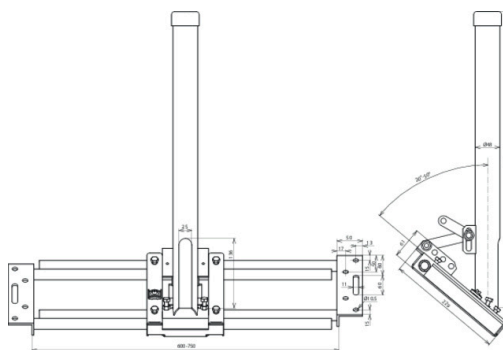

DASH D48 AS600.750 STTZN (105 240)

Figure without obligation

Type	DASH D48 AS600.750 STTZN
Part No.	105 240
Material	St/tZn
Adjustment range	600-750 mm
Roof inclination	20-50°
Diameter Ø of supporting tube	48 mm
Diameter Ø of cable bushing in supporting tube	25 mm
Fixing screw	⌀ 8 x 120 mm
Weight	7,23 kg
Customs tariff number (Comb. Nomenclature EU)	73089098
GTIN	4013364135116
PU	1 pc(s)

We reserve the right to introduce changes in performance, configuration and technology, dimensions, weights and materials in the course of technical progress. The figures are shown without obligation.