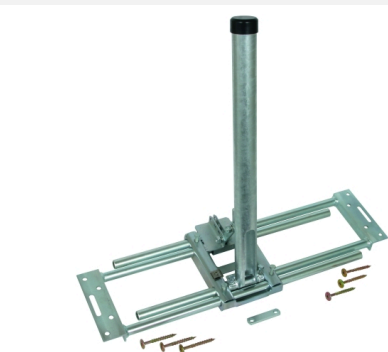

DASH D48 AS600.750 STTZN (105 240)

Figure without obligation

Type	DASH D48 AS600.750 STTZN
Part No.	105 240
Material	St/tZn
Adjustment range	600-750 mm
Roof inclination	20-50°
Diameter Ø of supporting tube	48 mm
Diameter Ø of cable bushing in supporting tube	25 mm
Fixing screw	⌀ 8 x 120 mm
Weight	7,23 kg
Customs tariff number (Comb. Nomenclature EU)	73089098
GTIN	4013364135116
PU	1 pc(s)