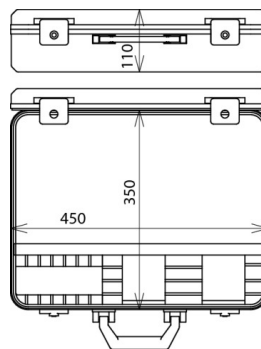

KKL EKS VI KVS (745 902)

Figure without obligation

Figure without obligation

With foam padding

Type	KKL EKS VI KVS
Part No.	745 902
Suitable for	Earthing and short-circuiting device VI – kit
Dimensions	450 x 350 x 110 mm
Colour	Black •
Weight	1,62 kg
Customs tariff number (Comb. Nomenclature EU)	42021250
GTIN	4013364093591
PU	1 pc(s)