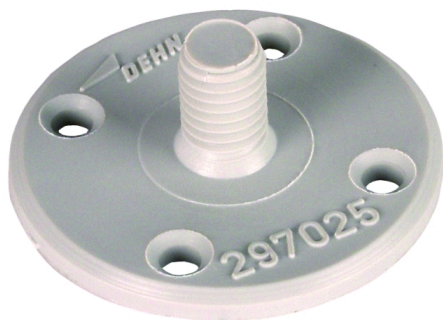

BP D40 GBM8 4XB4 K GR (297 025)

Figure without obligation

Type	BP D40 GBM8 4XB4 K GR
Part No.	297 025
Application note	for roofing felt, concrete, steel and brickwork with threaded bolt for conductor holders with M8 female thread (e.g. 204 002, 204 004)
Material of roof conductor holder	plastic
Colour	grey °
Dimensions	Ø40 mm
Fixing	[4x] Ø4 mm
Standard	DIN 48829 K
Weight	5 g
Customs tariff number (Comb. Nomenclature EU)	39269097
GTIN	4013364023390
PU	100 pc(s)