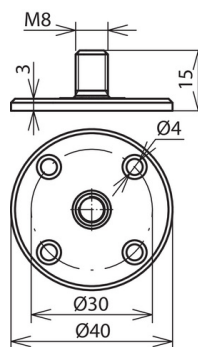

BP D40 GBM8 4XB4 K GR (297 025)

Figure without obligation

Type	BP D40 GBM8 4XB4 K GR
Part No.	297 025
Application note	for roofing felt, concrete, steel and brickwork with threaded bolt for conductor holders with M8 female thread (e.g. 204 002, 204 004)
Material of roof conductor holder	plastic
Colour	grey °
Dimensions	Ø40 mm
Fixing	[4x] Ø4 mm
Standard	DIN 48829 K
Weight	5 g
Customs tariff number (Comb. Nomenclature EU)	39269097
GTIN	4013364023390
PU	100 pc(s)