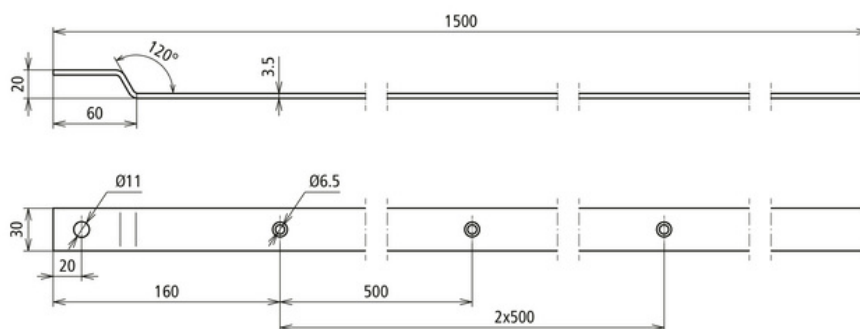

AF 30X3.5 V4A ZW 1500 (860 315)

Figure without obligation

Type	AF 30X3.5 V4A ZW 1500
Part No.	860 315
Material	StSt (V4A)
Material No.	1.4571 / 1.4404
ASTM / AISI:	316Ti / 316L
Length (l1)	1500 mm
Dimensions	30 x 3.5 mm
Connection	disconnecting clamp or KS connector
Fixing	[3x] Ø6.5 mm
Hole distance	500 mm
Cross-section	105 mm ²
Standard	EN 62561-2
Weight	1,25 kg
Customs tariff number (Comb. Nomenclature EU)	85389099
GTIN	4013364150058
PU	5 pc(s)

Other dimensions are available upon request.