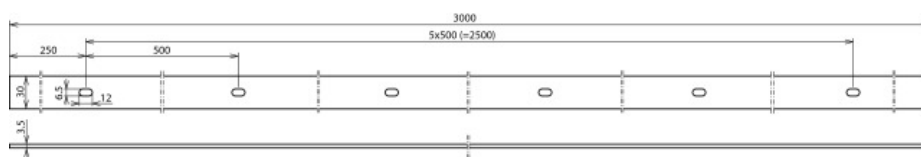

AF 30X3.5 V2A B6.5X12 3000 (860 425)

Figure without obligation

Type	AF 30X3.5 V2A B6.5X12 3000
Part No.	860 425
Material	StSt
Material No.	1.4301
Length (l1)	3000 mm
Dimensions	30 x 3.5 mm
Fixing	[6x] 6.5 x 12 mm
Hole distance	500 mm
Cross-section	105 mm ²
Standard	EN 62561-2
Weight	2,4 kg
Customs tariff number (Comb. Nomenclature EU)	72202021
GTIN	4013364227774
PU	5 pc(s)

Other dimensions are available upon request.