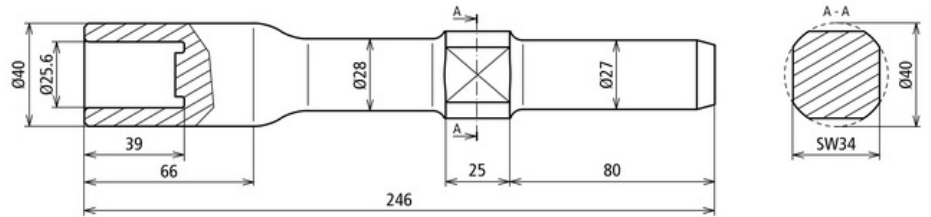

HE RE 25 R27 VH WN STBLANK (648 005)

Figure without obligation

Design for tubular earth rods Ø25 mm StSt (V4A) Wacker Neuson

Type	HE RE 25 R27 VH WN STBLANK
Part No.	648 005
Type	EH 22/400, EH 23/230, EH 24/042/200, BH 23 and BHF 30
Adapter	round Ø27 x 80 mm
Material	St/bare
Hole (d1 x l1)	25.6 x 39 mm
Length	246 mm
Earth rod diameter	25 mm
Earth rod type	RE
Weight	1,46 kg
Customs tariff number (Comb. Nomenclature EU)	82079099
GTIN	4013364129160
PU	1 pc(s)