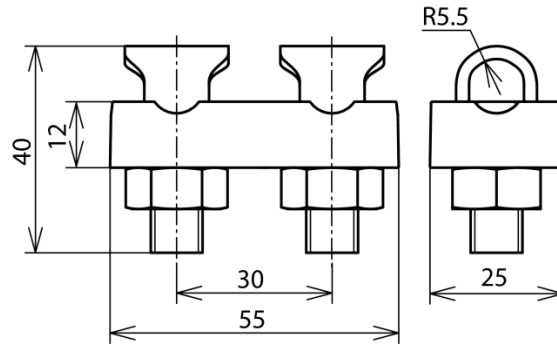

## KSV 2X7.10 STTZN (302 010)

Figure without obligation

Arrangement:

Type	KSV 2X7.10 STTZN
Part No.	302 010
Material of clamping screw	St/tZn
Material of clamp	ZDC
Clamping range Rd	7-10 mm
Material of nut	St/tZn
Screw	M10
Screw distance	30 mm
Base plate	yes
Lightning current carrying capability (10/350 μs)	100 kA /  50 kA *)
Standard	EN 62561-1
Weight	137 g
Customs tariff number (Comb. Nomenclature EU)	85359000
GTIN	4013364134904
PU	50 pc(s)