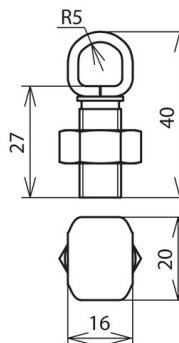

## KSV 8.12.5 CU (300 017)

Figure without obligation

Arrangement:

Type	KSV 8.12.5 CU
Part No.	300 017
Material of clamping screw	Cu
Material of clamp	high copper alloy
Clamping range Rd	8-12.5 mm
Connection (single-wire / multi-wire)	50-95 mm <sup>2</sup>
Material of nut	Cu
Screw	M12
Lightning current carrying capability (10/350 μs)	<sup>*)</sup>
Standard	EN 62561-1
Weight	154 g
Customs tariff number (Comb. Nomenclature EU)	85359000
GTIN	4013364024069
PU	1 pc(s)

<sup>\*)</sup>For exact classification, see test certificate.

We reserve the right to introduce changes in performance, configuration and technology, dimensions, weights and materials in the course of technical progress. The figures are shown without obligation.