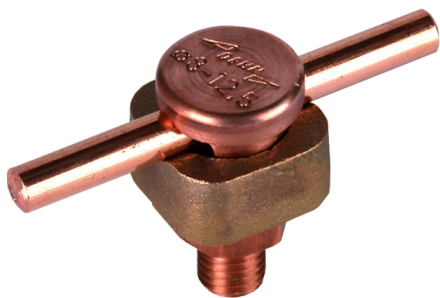

## KSV 8.12.5 CU (300 017)

Figure without obligation

Arrangement:

Type	KSV 8.12.5 CU
Part No.	300 017
Material of clamping screw	Cu
Material of clamp	high copper alloy
Clamping range Rd	8-12.5 mm
Connection (single-wire / multi-wire)	50-95 mm <sup>2</sup>
Material of nut	Cu
Screw	M12
Lightning current carrying capability (10/350 μs)	<sup>*)</sup>
Standard	EN 62561-1
Weight	154 g
Customs tariff number (Comb. Nomenclature EU)	85359000
GTIN	4013364024069
PU	1 pc(s)