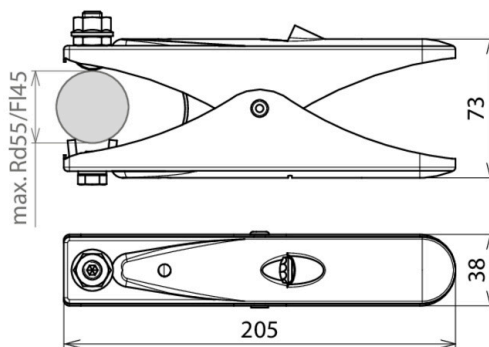

EZ 55 FL45 ASM10 V2A (546 001)

Figure without obligation

Type	EZ 55 FL45 ASM10 V2A
Part No.	546 001
Material of tongs	StSt
Clamping range Rd / FI	up to Ø55 / up to 45 mm
Length	205 mm
Connection nut	M10
Material of screw	StSt
Weight	446 g
Customs tariff number (Comb. Nomenclature EU)	85359000
GTIN	4013364019973
PU	1 pc(s)

We reserve the right to introduce changes in performance, configuration and technology, dimensions, weights and materials in the course of technical progress. The figures are shown without obligation.