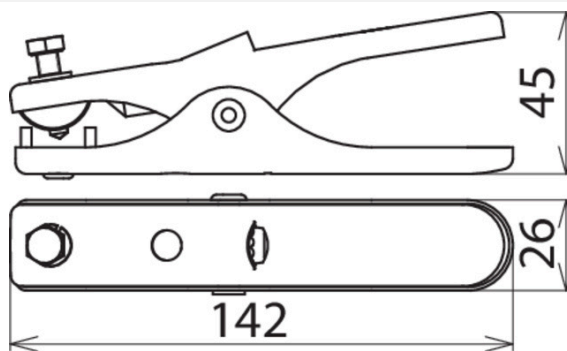

EZ 16 FL13 ASM6 V2A (546 002)

Figure without obligation

| Type | EZ 16 FL13 ASM6 V2A |
|---|-------------------------|
| Part No. | 546 002 |
| Material of tongs | StSt |
| Clamping range Rd / FI | up to Ø16 / up to 13 mm |
| Length | 140 mm |
| Terminal screw | M6 x 16 mm |
| Material of screw | StSt |
| Cable lug | 25 (Sn) mm ² |
| Weight | 177 g |
| Customs tariff number (Comb. Nomenclature EU) | 85359000 |
| GTIN | 4013364004016 |
| PU | 1 pc(s) |

We reserve the right to introduce changes in performance, configuration and technology, dimensions, weights and materials in the course of technical progress. The figures are shown without obligation.