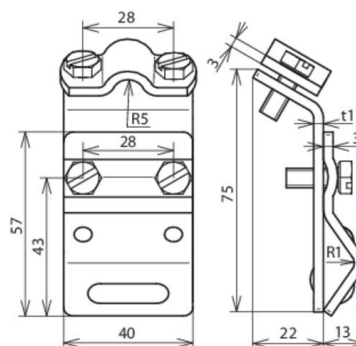

DRK ZS 7.10 W13.25 V2A (338 009)

Figure without obligation

Arrangement:

Type	DRK ZS 7.10 W13.25 V2A
Part No.	338 009
Clamping range bead	13-25 mm
Material of gutter clamp	StSt
Clamping range Rd	7-10 mm
Material of conductor clamp	StSt
Width / material thickness	40 / 2,5 mm
Screw	M6 x 16 mm
Material of screw	StSt
Lightning current carrying capability (10/350 µs)	^{*)}
Standard	EN 62561-1
Weight	136 g
Customs tariff number (Comb. Nomenclature EU)	85359000
GTIN	4013364057982
PU	25 pc(s)

^{*)} See test certificate for exact classification.

We reserve the right to introduce changes in performance, configuration and technology, dimensions, weights and materials in the course of technical progress. The figures are shown without obligation.