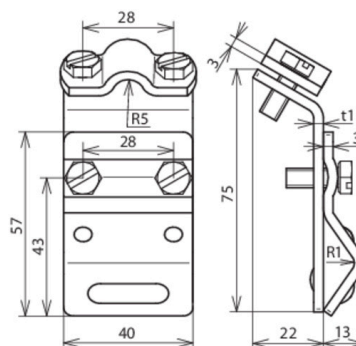

## DRK ZS 7.10 W13.25 CU (338 007)

Figure without obligation

Arrangement:

Type	DRK ZS 7.10 W13.25 CU
Part No.	338 007
Clamping range bead	13-25 mm
Material of gutter clamp	Cu
Clamping range Rd	7-10 mm
Material of conductor clamp	Cu
Width / material thickness	40 / 3 mm
Screw	M6 x 16 / M6 x 10 mm
Material of screw	StSt
Lightning current carrying capability (10/350 µs)	100 kA <sup>*)</sup>
Standard	EN 62561-1
Weight	190 g
Customs tariff number (Comb. Nomenclature EU)	85359000
GTIN	4013364024854
PU	25 pc(s)

<sup>\*)</sup> See test certificate for exact classification.

We reserve the right to introduce changes in performance, configuration and technology, dimensions, weights and materials in the course of technical progress. The figures are shown without obligation.