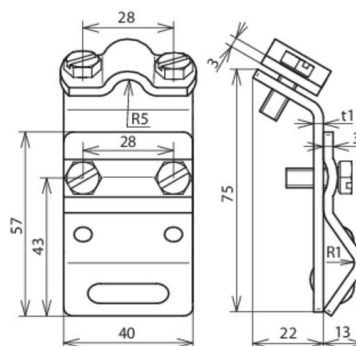

DRK ZS 7.10 W13.25 AL (338 001)

Figure without obligation

Arrangement:

Type	DRK ZS 7.10 W13.25 AL
Part No.	338 001
Clamping range bead	13-25 mm
Material of gutter clamp	Al
Clamping range Rd	7-10 mm
Material of conductor clamp	Al
Width / material thickness	40 / 3 mm
Screw	M6 x 16 mm
Material of screw	StSt
Lightning current carrying capability (10/350 µs)	100 kA / 50 kA ^{*)}
Standard	EN 62561-1
Weight	68 g
Customs tariff number (Comb. Nomenclature EU)	85359000
GTIN	4013364054172
PU	25 pc(s)

^{*)} See test certificate for exact classification.

We reserve the right to introduce changes in performance, configuration and technology, dimensions, weights and materials in the course of technical progress. The figures are shown without obligation.