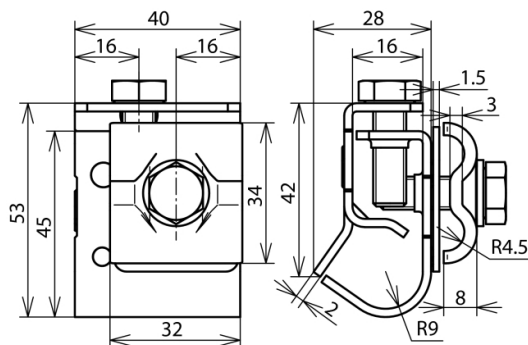

**ZMDRK DUL 8.10 W16.22 CU STTZN (339 157)**

Figure without obligation

Arrangement:

Type	ZMDRK DUL 8.10 W16.22 CU STTZN
Part No.	339 157
Clamping range bead	16-22 mm
Material of gutter clamp	Cu / St/tZn
Clamping range Rd	8-10 mm
Screw	⚙ M8 x 25 mm
Material of screw	StSt
Lightning current carrying capability (10/350 μs)	50 kA <sup>*)</sup>
Standard	EN 62561-1
Weight	142 g
Customs tariff number (Comb. Nomenclature EU)	85359000
GTIN	4013364096325
PU	25 pc(s)

<sup>\*)</sup> See test certificate for exact classification.

We reserve the right to introduce changes in performance, configuration and technology, dimensions, weights and materials in the course of technical progress. The figures are shown without obligation.