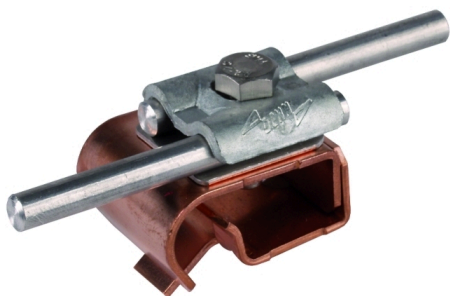

**ZMDRK DUL 8.10 W16.22 CU STTZN (339 157)**

Figure without obligation

Arrangement:

Type	ZMDRK DUL 8.10 W16.22 CU STTZN
Part No.	339 157
Clamping range bead	16-22 mm
Material of gutter clamp	Cu / St/tZn
Clamping range Rd	8-10 mm
Screw	⚙ M8 x 25 mm
Material of screw	StSt
Lightning current carrying capability (10/350 μs)	50 kA <sup>*)</sup>
Standard	EN 62561-1
Weight	142 g
Customs tariff number (Comb. Nomenclature EU)	85359000
GTIN	4013364096325
PU	25 pc(s)