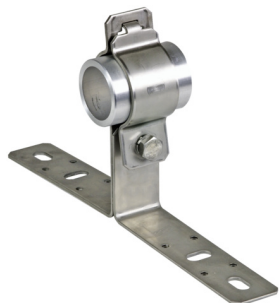

Fixing Elements for Supporting Tubes

Accessories

WB D50 WA V2A (105 340)

Type	WB D50 WA V2A
Part No.	105 340
Material	StSt
Clamping range for supporting tube	50mm
Distance from wall / corner	80mm
Dimensions of fixing	320mm
Fixing	[8x] Ø5.1 / [4x] 11 x 20mm
Material of screw	StSt
Weight	617.8 g
Customs tariff number (Comb. Nomenclature VAE)	85389099
GTIN	4013364098794
PU	1 pc(s)