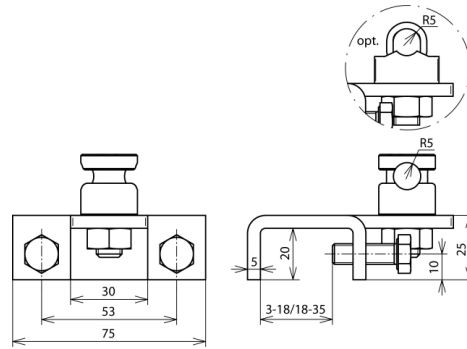

AK 6.10 KSV W KBF18 35 V2A (372 259)

Figure without obligation

Arrangement:

Type	AK 6.10 KSV W KBF18 35 V2A
Part No.	372 259
Clamping range	18-35 mm
Material of clamp	StSt
Clamping range Rd	6-10 mm
Screw	⚙️ M8 x 25 mm
Material of screw / nut	StSt
Connection with	clamping piece
Lightning current carrying capability (10/350 μs)	50kA ^{*)}
Standard	EN 62561-1
Weight	331 g
Customs tariff number (Comb. Nomenclature EU)	85359000
GTIN	4013364119277
PU	25 pc(s)

^{*)} For exact assignment see test certificate.

We reserve the right to introduce changes in performance, configuration and technology, dimensions, weights and materials in the course of technical progress. The figures are shown without obligation.