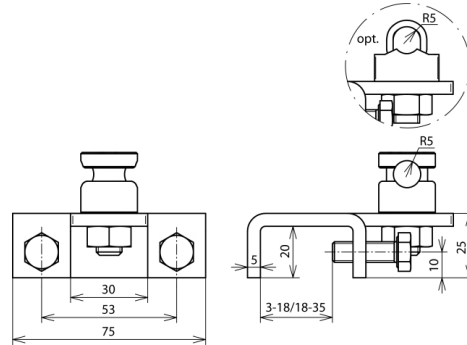

AK 6.10 KSV W KBF3 18 V2A (372 229)

Figure without obligation

Arrangement:

Type	AK 6.10 KSV W KBF3 18 V2A
Part No.	372 229
Clamping range	3-18 mm
Material of clamp	StSt
Clamping range Rd	6-10 mm
Screw	⚙️ M8 x 25 mm
Material of screw / nut	StSt
Connection with	clamping piece
Lightning current carrying capability (10/350 μs)	50 kA ^{*)}
Standard	EN 62561-1
Weight	283 g
Customs tariff number (Comb. Nomenclature EU)	85359000
GTIN	4013364119246
PU	25 pc(s)

^{*)} For exact assignment see test certificate.

We reserve the right to introduce changes in performance, configuration and technology, dimensions, weights and materials in the course of technical progress. The figures are shown without obligation.