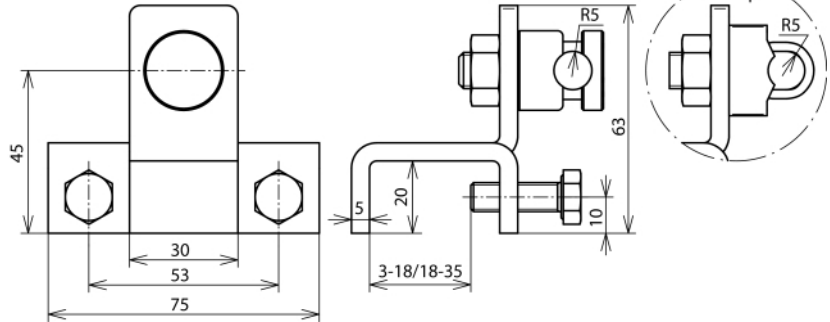

AK 6.10 KSV S KBF18 35 V2A (372 159)

Figure without obligation

Arrangement:

Type	AK 6.10 KSV S KBF18 35 V2A
Part No.	372 159
Clamping range	18-35 mm
Material of clamp	StSt
Clamping range Rd	6-10 mm
Screw	⚙️ M8 x 25 mm
Material of screw / nut	StSt
Connection with	clamping piece
Lightning current carrying capability (10/350 µs)	⚡ 50kA ^{*)}
Standard	EN 62561-1
Weight	333 g
Customs tariff number (Comb. Nomenclature EU)	85359000
GTIN	4013364119215
PU	25 pc(s)