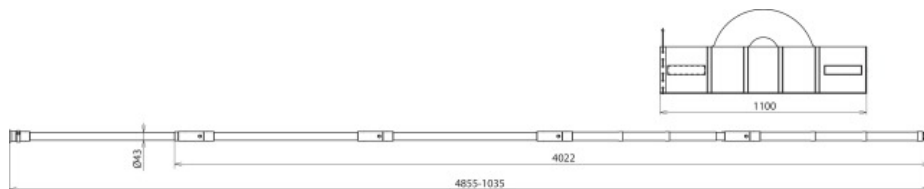

EST SQL RW 4855 TA (769 515)

- Six-part earthing stick kit (for transport in motor vehicles)
- For outdoor use
- Robust aluminium cone coupling
- Only suitable for phase screw clamps and clamps with long T pin shaft

Figure without obligation

Type	EST SQL RW 4855 TA
Part No.	769 515
Total length ($l_{G \max}$ / $l_{G \min}$)	4855 / 1035 mm
Max. load on the operating head ($l_{G \max}$ / $l_{G \min}$)	8 / 13 kg
DB drawing No.	3 Ebgw 01.68-1
Material (insulating tube)	Glass-fibre reinforced polyester tube
End fitting	Aluminium / rubber eye
Standard	EN/IEC 61230 (DIN VDE 0683-100)
Temperature range	-25 °C ... +55 °C
Weight	6,01 kg
Customs tariff number (Comb. Nomenclature EU)	82055980
GTIN	4013364157361
PU	1 pc(s)