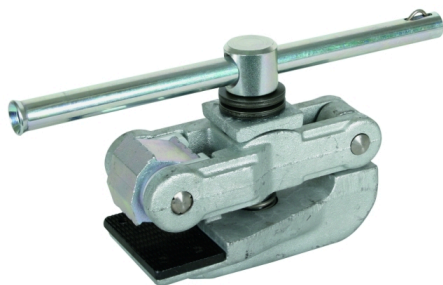

## SAK PFE KN AB29 (792 451)

- Earthing clamp for railway tracks
- With detachable tommy bar (locking spring)
- For profile-free earthing of track profiles S49, S54, S64 and UIC60

Figure without obligation

Figure without obligation

Type	SAK PFE KN AB29
Part No.	792 451
Anti-rotation cable lug	PK2 (Ø10.5 mm)
Cable material	Al
For cable cross-section	70 mm <sup>2</sup>
Max. short-circuit current I <sub>k</sub> 0.06 s	32.0 kA
DB drawing No.	Ebgw 01.82
Material (pressure plate)	Hardened steel
Material (clamp body)	MCI/tZn
Material (shaft)	Stainless steel
Weight	2,6 kg
Customs tariff number (Comb. Nomenclature EU)	85359000
GTIN	4013364230170
PU	1 pc(s)