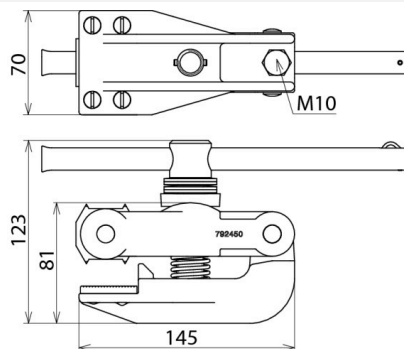

## SAK PFE KN AB29 (792 451)

- Earthing clamp for railway tracks
- With detachable tommy bar (locking spring)
- For profile-free earthing of track profiles S49, S54, S64 and UIC60

Figure without obligation

Figure without obligation

Type	SAK PFE KN AB29
Part No.	792 451
Anti-rotation cable lug	PK2 (Ø10.5 mm)
Cable material	Al
For cable cross-section	70 mm <sup>2</sup>
Max. short-circuit current I <sub>k</sub> 0.06 s	32.0 kA
DB drawing No.	Ebgw 01.82
Material (pressure plate)	Hardened steel
Material (clamp body)	MCI/tZn
Material (shaft)	Stainless steel
Weight	2,6 kg
Customs tariff number (Comb. Nomenclature EU)	85359000
GTIN	4013364230170
PU	1 pc(s)