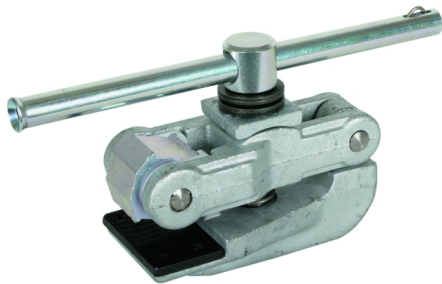

## SAK PFE KN (792 450)

- Earthing clamp for railway tracks
- With detachable tommy bar (locking spring)
- For profile-free earthing of track profiles S49, S54, S64 and UIC60

Figure without obligation

Figure without obligation

Type	SAK PFE KN
Part No.	792 450
Anti-rotation cable lug	PK2 (Ø10.5 mm)
Cable material	Cu
For cable cross-section	50 mm <sup>2</sup>
Max. short-circuit current I <sub>k</sub> 0.06 s	34.0 kA
DB drawing No.	3 Ebgw 01.53 Bl. 1
DB material No.	157 535
Material (pressure plate)	Hardened steel
Material (clamp body)	MCl/iZn
Material (shaft)	Stainless steel
Weight	2,6 kg
Customs tariff number (Comb. Nomenclature EU)	85359000
GTIN	4013364051744
PU	1 pc(s)