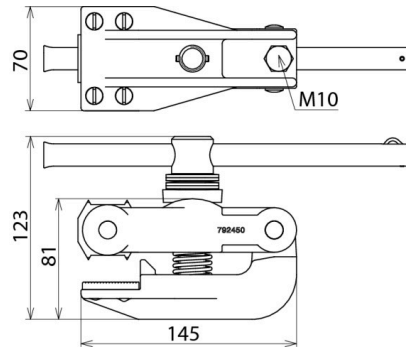

## SAK PFE KN (792 450)

- Earthing clamp for railway tracks
- With detachable tommy bar (locking spring)
- For profile-free earthing of track profiles S49, S54, S64 and UIC60

Figure without obligation

Figure without obligation

Type	SAK PFE KN
Part No.	792 450
Anti-rotation cable lug	PK2 (Ø10.5 mm)
Cable material	Cu
For cable cross-section	50 mm <sup>2</sup>
Max. short-circuit current I <sub>k</sub> 0.06 s	34.0 kA
DB drawing No.	3 Ebgw 01.53 Bl. 1
DB material No.	157 535
Material (pressure plate)	Hardened steel
Material (clamp body)	MCl/iZn
Material (shaft)	Stainless steel
Weight	2,6 kg
Customs tariff number (Comb. Nomenclature EU)	85359000
GTIN	4013364051744
PU	1 pc(s)