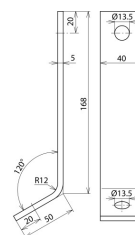

BF WA (994 057)

Figure without obligation

Type	BF WA
Part No.	994 057
Type of fixing	wall
Weight	300 g
Customs tariff number (Comb. Nomenclature EU)	85389099
GTIN	4013364103221
PU	1 pc(s)

We reserve the right to introduce changes in performance, configuration and technology, dimensions, weights and materials in the course of technical progress. The figures are shown without obligation.