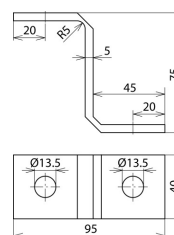

BF WI (994 055)

Figure without obligation

Type	BF WI
Part No.	994 055
Type of fixing	Fixing angle
Weight	200 g
Customs tariff number (Comb. Nomenclature EU)	85389099
GTIN	4013364103207
PU	1 pc(s)

We reserve the right to introduce changes in performance, configuration and technology, dimensions, weights and materials in the course of technical progress. The figures are shown without obligation.