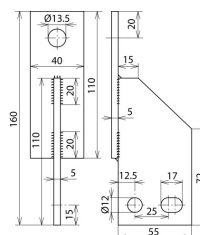

BF DIN (994 054)

Figure without obligation

Type	BF DIN
Part No.	994 054
Type of fixing	DIN
Weight	400 g
Customs tariff number (Comb. Nomenclature EU)	85389099
GTIN	4013364103191
PU	1 pc(s)

We reserve the right to introduce changes in performance, configuration and technology, dimensions, weights and materials in the course of technical progress. The figures are shown without obligation.