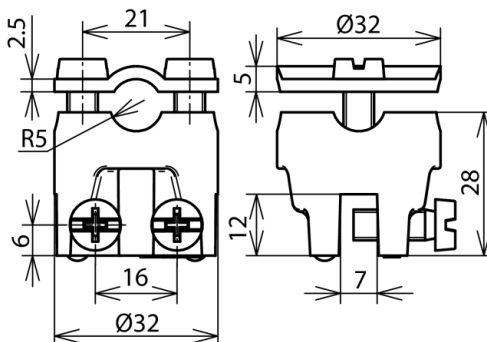

FK ZS 7.10 KBF0.7 6 RG (365 007)

Figure without obligation

Type	FK ZS 7.10 KBF0.7 6 RG
Part No.	365 007
Clamping range of seam	0.7-6 mm
Material of clamp	high copper alloy
Clamping range Rd	7-10 mm
Screw	⚙️ M6 x 16 mm
Material of screw / nut	StSt
Lightning current carrying capability (10/350 µs)	100 kA *)
Standard	EN 62561-1
Weight	131 g
Customs tariff number (Comb. Nomenclature EU)	85359000
GTIN	4013364024748
PU	50 pc(s)

*) For exact assignment see test certificate.

We reserve the right to introduce changes in performance, configuration and technology, dimensions, weights and materials in the course of technical progress. The figures are shown without obligation.