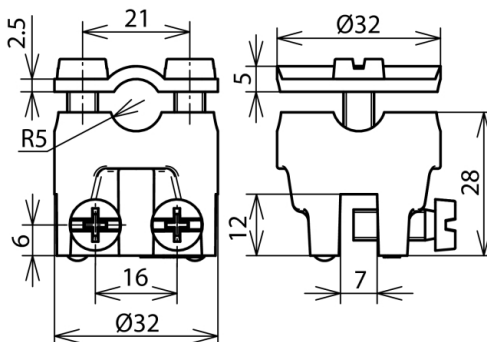

FK ZS 7.10 KBF0.7 6 ZG (365 000)

Figure without obligation

Arrangement:

Type	FK ZS 7.10 KBF0.7 6 ZG
Part No.	365 000
Clamping range of seam	0.7-6 mm
Material of clamp	ZDC
Clamping range Rd	7-10 mm
Screw	M6 x 16 mm
Material of screw / nut	StSt
Lightning current carrying capability (10/350 µs)	^{*)}
Standard	EN 62561-1
Weight	109 g
Customs tariff number (Comb. Nomenclature EU)	85359000
GTIN	4013364024731
PU	50 pc(s)

*) For exact assignment see test certificate.

We reserve the right to introduce changes in performance, configuration and technology, dimensions, weights and materials in the course of technical progress. The figures are shown without obligation.