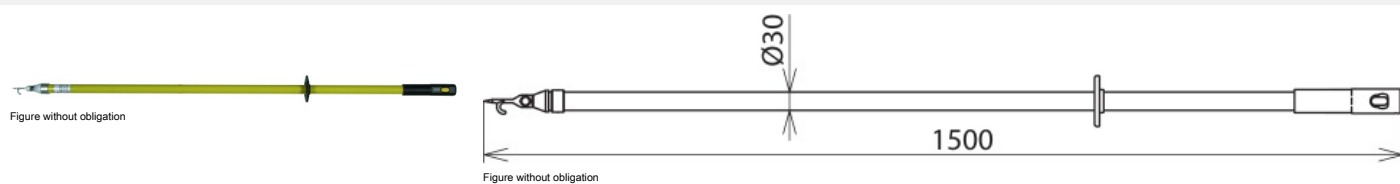

EV TES STK 1500 (758 085)

Discharge device with contact and coupling electrode.

Can be combined with earth cable (Part No. 758 116, 758 125, 758 135 or 758 216).

Type	EV TES STK 1500
Part No.	758 085
Tube length	1310 mm
Total length (l _G)	1500 mm
Screw	M8 x 20 mm
Use	Not suitable for use in wet weather conditions
Material (contact and coupling electrode)	Zamak
Material (insulating tube)	Glass-fibre reinforced polyester tube
Weight	750 g
Customs tariff number (Comb. Nomenclature EU)	85369095
GTIN	4013364247819
PU	1 pc(s)