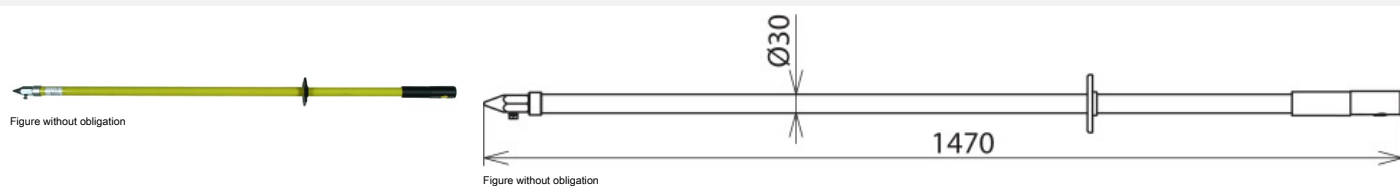

EV TS STK 1470 (758 075)

Discharge device with contact electrode.

Can be combined with earth cable (Part No. 758 116, 758 125, 758 135 or 758 216).

Type	EV TS STK 1470
Part No.	758 075
Tube length	1310 mm
Total length (l _G)	1470 mm
Screw	M8 x 20 mm
Use	Not suitable for use in wet weather conditions
Material (contact electrode)	Cu alloy/gal Sn
Material (insulating tube)	Glass-fibre reinforced polyester tube
Weight	1,08 kg
Customs tariff number (Comb. Nomenclature EU)	85369095
GTIN	4013364247789
PU	1 pc(s)