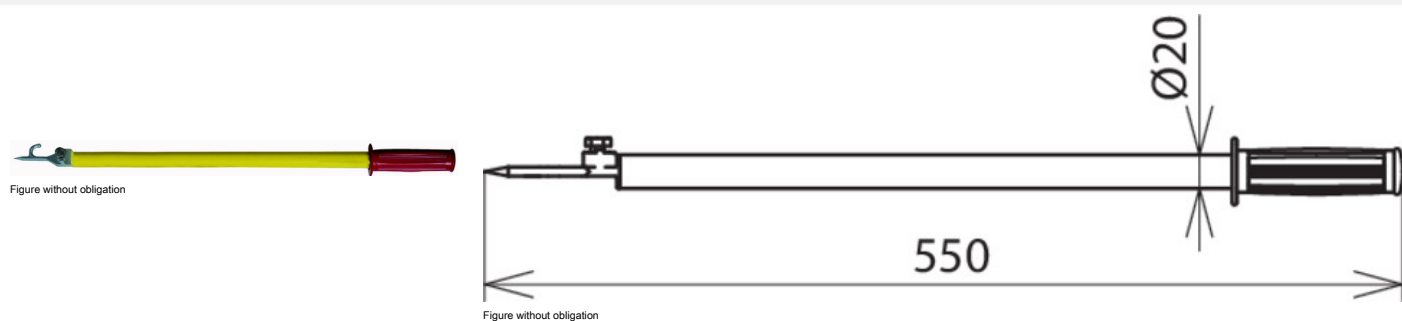

EV TES 465 SN7215 (758 036)

| Type | EV TES 465 SN7215 |
|-----------------------------------------------|------------------------------------------------|
| Part No. | 758 036 |
| Tube length | 465 mm |
| Total length (l _e) | 550 mm |
| Screw | M8 x 20 mm |
| Use | Not suitable for use in wet weather conditions |
| Material (contact and coupling electrode) | Zamak |
| Material (insulating tube) | Glass-fibre reinforced polyester tube |
| Weight | 203 g |
| Customs tariff number (Comb. Nomenclature EU) | 85369095 |
| GTIN | 4013364133884 |
| PU | 1 pc(s) |