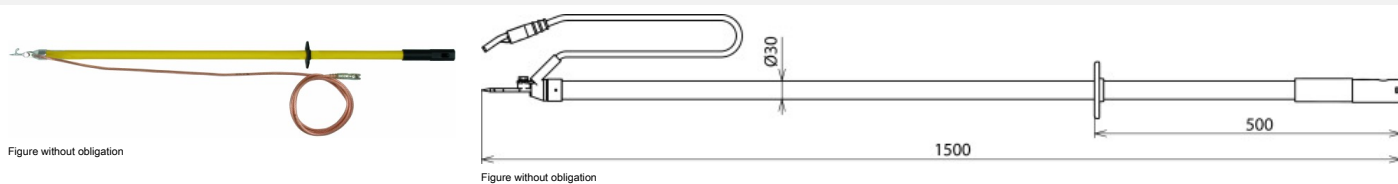

EV TES STK 1500 KS (758 025)

PK1 anti-rotation crimped cable lug (hole Ø12.5 mm)

Type	EV TES STK 1500 KS
Part No.	758 025
Cable length	3500 mm
Cable cross-section	16 mm ²
Cable sheath	Transparent
Material (earthing cable)	Cu, highly flexible
Tube length	1310 mm
Total length (l _G)	1500 mm
Use	Not suitable for use in wet weather conditions
Material (contact and coupling electrode)	Zamak
Material (insulating tube)	Glass-fibre reinforced polyester tube
Weight	1,49 kg
Customs tariff number (Comb. Nomenclature EU)	85369095
GTIN	4013364127838
PU	1 pc(s)

We reserve the right to introduce changes in performance, configuration and technology, dimensions, weights and materials in the course of technical progress. The figures are shown without obligation.