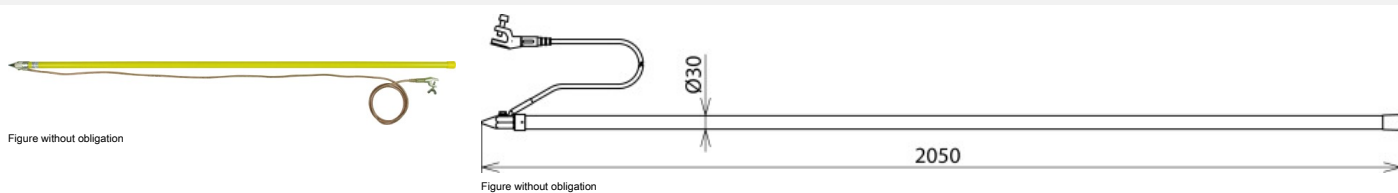

## EV TS 2000 EK (758 001)

Type	EV TS 2000 EK
Part No.	758 001
Cable length	3500 mm
Cable cross-section	16 mm <sup>2</sup>
Cable sheath	Transparent
Material (earthing cable)	Cu, highly flexible
Tube length	2000 mm
Total length (l <sub>c</sub> )	2050 mm
Clamping range	Up to 20 mm
Use	Not suitable for use in wet weather conditions
Material (contact electrode)	Cu alloy/gal Sn
Material (insulating tube)	Glass-fibre reinforced polyester tube
Weight	2,21 kg
Customs tariff number (Comb. Nomenclature EU)	85369095
GTIN	4013364004030
PU	1 pc(s)