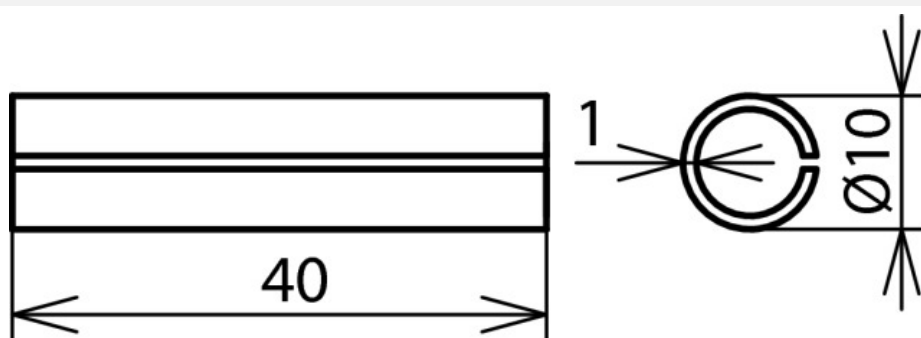

**CUPAH GL Q50 L40 CU AL (562 150)**

Figure without obligation

Type	CUPAH GL Q50 L40 CU AL
Part No.	562 150
Material outside	Cu
Material inside	Al
Cross-section	50 mm <sup>2</sup>
Length	40 mm
Inside diameter Ø	8.2 mm
Outside diameter Ø	10.0 mm
Material thickness	1.0 mm
Weight	4 g
Customs tariff number (Comb. Nomenclature EU)	74198090
GTIN	4013364019775
PU	100 pc(s)