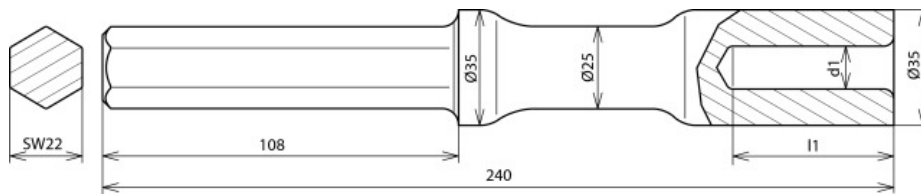

**HE TE 20 SW22 VH AC STBLANK (620 007)**

Figure without obligation

| Type  | HE TE 20 SW22 VH AC STBLANK                                |
|---|--|
| Part No.                                      | 620 007  |
| For equipment made by                         | Atlas Copco  |
| Type  | Cobra Combi, Pionjär 120+130, CP Red Hawk (Cobra Standard) |
| Adapter                                       | hexagon, wrench size 22 x 108 mm                           |
| Material                                      | St/bare  |
| Hole (d1 x l1)                                | 13 x 50 mm   |
| Length  | 240 mm   |
| Earth rod diameter                            | 20 mm  |
| Earth rod type                                | Z, AZ  |
| Weight  | 1,08 kg  |
| Customs tariff number (Comb. Nomenclature EU) | 82079099   |
| GTIN  | 4013364027084  |
| PU  | 1 pc(s)  |