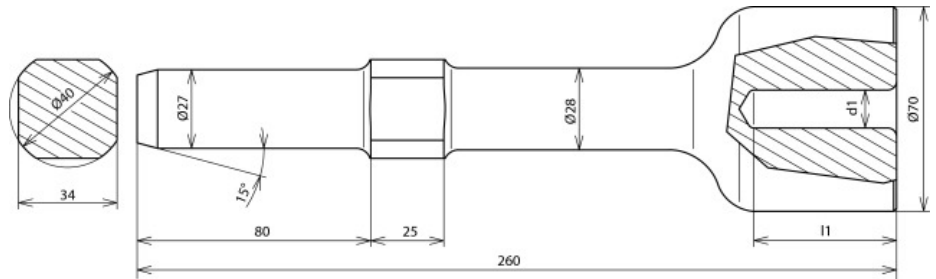

HE TE 20 R27 LVH WN STBLANK (620 009)

Figure without obligation

Type	HE TE 20 R27 LVH WN STBLANK
Part No.	620 009
For equipment made by	Wacker Neuson
Type	BH 55, BH 65, BH 55rw, EH 50, EH 75 and EH 22/400
Adapter	round Ø27 x 80 mm
Material	St/bare
Hole (d1 x l1)	13 x 50 mm
Length	260 mm
Earth rod diameter	20 mm
Earth rod type	Z, AZ
Weight	2,8 kg
Customs tariff number (Comb. Nomenclature EU)	82079099
GTIN	4013364118119
PU	1 pc(s)