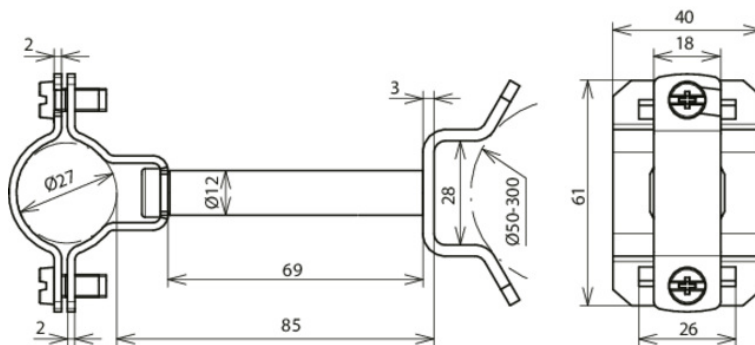

LH ZS 27 EX P85 SBB V2A (275 454)

Figure without obligation

Type	LH ZS 27 EX P85 SBB V2A
Part No.	275 454
Material	StSt
Conductor support Rd	27 mm
Distance from wall	85 mm
Clamping range of tube	50-300 mm
Material of fixing bush	StSt
Screw	T M6 x 14 mm
Material of screw	StSt
Conductor routing	fixed
Female thread	M8
Standard	DIN IEC/TS 62561-8 (VDE V 0185-561-8)
Weight	173 g
Customs tariff number (Comb. Nomenclature EU)	85389099
GTIN	4013364244504
PU	10 pc(s)

We reserve the right to introduce changes in performance, configuration and technology, dimensions, weights and materials in the course of technical progress. The figures are shown without obligation.