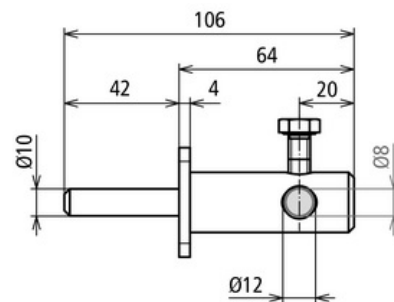

**ASK 8 150 40 2XB10.5 V2A (241 009)**

Figure without obligation

Type	ASK 8 150 40 2XB10.5 V2A
Part No.	241 009
Material	StSt
Dimensions (l x w x d)	150 x 40 x 6 mm
Support Rd	8 mm
Hole Ø	10.5 mm
Screw	⚙ M8 x 20 mm
Material of screw	StSt
Weight	376 g
Customs tariff number (Comb. Nomenclature EU)	85389099
GTIN	4013364072985
PU	20 pc(s)