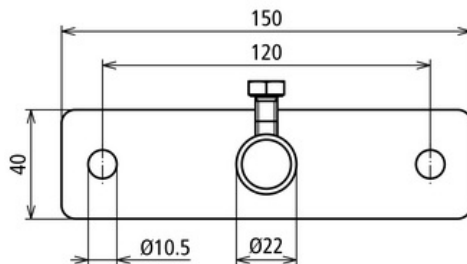

**ASK 8 150 40 2XB10.5 V2A (241 009)**

Figure without obligation

Type	ASK 8 150 40 2XB10.5 V2A
Part No.	241 009
Material	StSt
Dimensions (l x w x d)	150 x 40 x 6 mm
Support Rd	8 mm
Hole Ø	10.5 mm
Screw	⚙ M8 x 20 mm
Material of screw	StSt
Weight	376 g
Customs tariff number (Comb. Nomenclature EU)	85389099
GTIN	4013364072985
PU	20 pc(s)