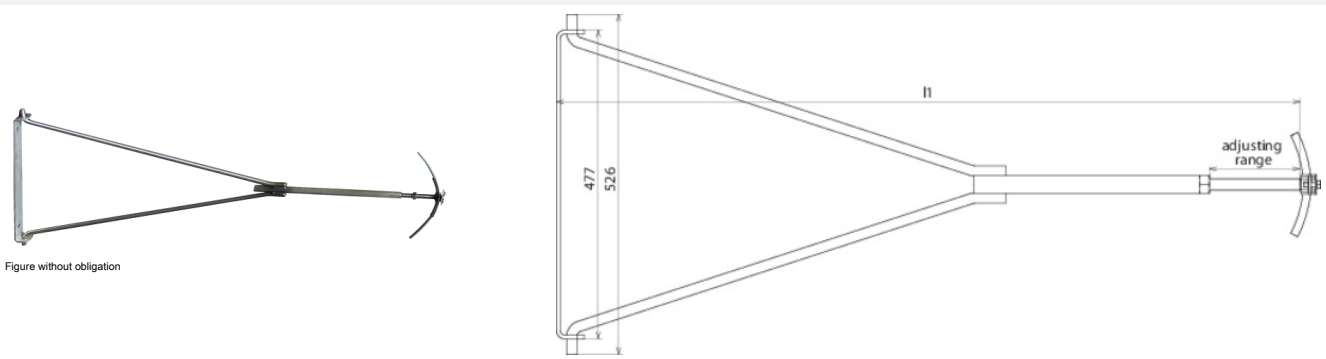

TS 7.10 V1.45 1.75M V2A (239 019)

Figure without obligation

Type	TS 7.10 V1.45 1.75M V2A
Part No.	239 019
Material	StSt
Adjustable range (l1)	1.45-1.75 m
Support Rd	7-10 mm
Standard	following DIN 48827
Weight	5,2 kg
Customs tariff number (Comb. Nomenclature EU)	85389099
GTIN	4013364093560
PU	1 pc(s)