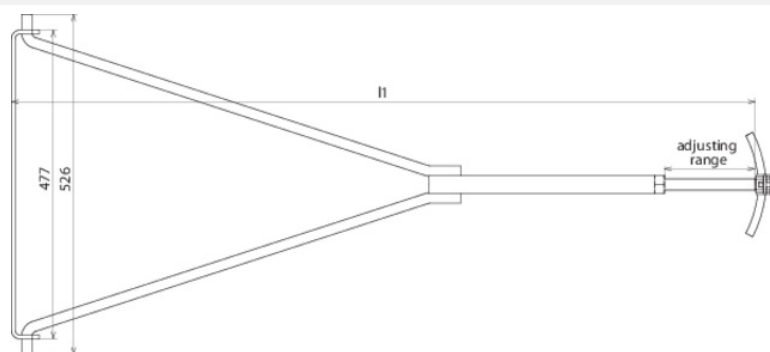

TS 7.10 V1.25 1.55M V2A (239 009)

Figure without obligation

Type	TS 7.10 V1.25 1.55M V2A
Part No.	239 009
Material	StSt
Adjustable range (l1)	1.25-1.55 m
Support Rd	7-10 mm
Standard	following DIN 48827
Weight	4,04 kg
Customs tariff number (Comb. Nomenclature EU)	85389099
GTIN	4013364072350
PU	1 pc(s)