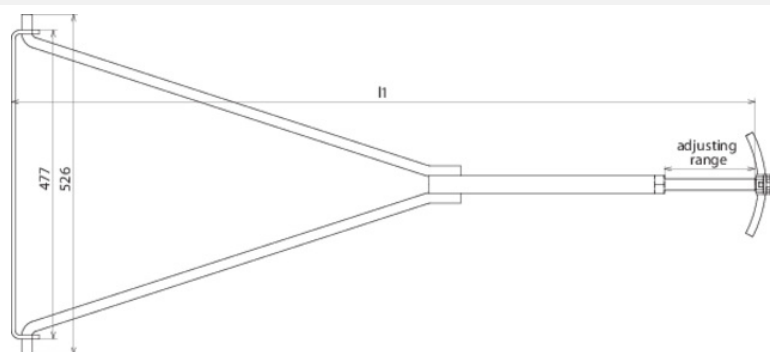

**TS 7.10 V1.0 1.15M STTZN (239 000)**

Figure without obligation

Type	TS 7.10 V1.0 1.15M STTZN
Part No.	239 000
Material	St/tZn
Adjustable range (l1)	1.05-1.20 m
Support Rd	7-10 mm
Standard	DIN 48827
Weight	4,7 kg
Customs tariff number (Comb. Nomenclature EU)	85389099
GTIN	4013364022621
PU	1 pc(s)