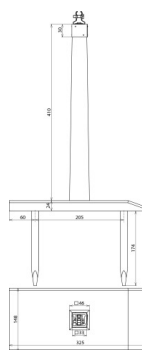

DLS 6.10 134X300X598 EHI (240 000)

Figure without obligation

Type	DLS 6.10 134X300X598 EHI
Part No.	240 000
Material	oak (impregnated)
Dimensions (l x w x h)	134 x 300 x 598 mm
Support Rd	6-10 mm
Material of conductor holder	StSt
Type of conductor holder	conductor holder with claw
Weight	1,5 kg
Customs tariff number (Comb. Nomenclature EU)	44219999
GTIN	4013364022614
PU	1 pc(s)

We reserve the right to introduce changes in performance, configuration and technology, dimensions, weights and materials in the course of technical progress. The figures are shown without obligation.