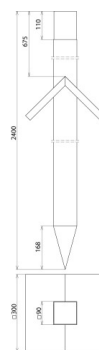

HP 90X90 2400 EHI (145 241)

Figure without obligation

Type	HP 90X90 2400 EHI
Part No.	145 241
Material	oak (impregnated)
Dimensions (l x w x h)	90 x 90 x 2400 mm
Standard	based on DIN 48812
Weight	13,89 kg
Customs tariff number (Comb. Nomenclature EU)	44219999
GTIN	4013364022584
PU	1 pc(s)

We reserve the right to introduce changes in performance, configuration and technology, dimensions, weights and materials in the course of technical progress. The figures are shown without obligation.