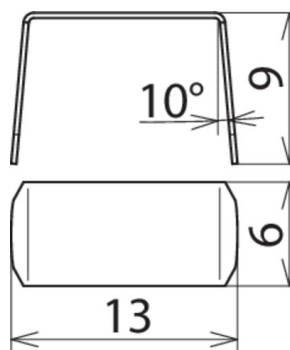

NSE 6 V2A (490 006)

Figure without obligation

Type	NSE 6 V2A
Part No.	490 006
Material	StSt
Number	6
Weight	0 g
Customs tariff number (Comb. Nomenclature EU)	83100000
GTIN	4013364306530
PU	100 pc(s)

We reserve the right to introduce changes in performance, configuration and technology, dimensions, weights and materials in the course of technical progress. The figures are shown without obligation.