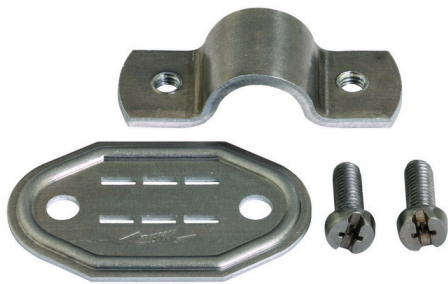

NST 16 ON AL (490 116)

Figure without obligation

Type	NST 16 ON AL
Part No.	490 116
Material of plate	Al
Material of saddle clamp	Al
Clamping range Rd	16 mm
Material of screw	StSt
Screw	☒ M6 x 16 mm
Weight	24 g
Customs tariff number (Comb. Nomenclature EU)	83100000
GTIN	4013364306479
PU	50 pc(s)

All number plates are available with different numbers or lettering on request!