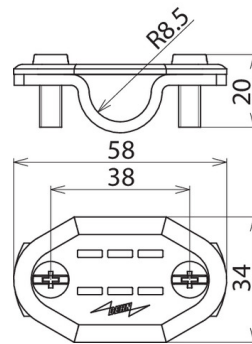

NST 16 ON AL (490 116)

Figure without obligation

Type	NST 16 ON AL
Part No.	490 116
Material of plate	Al
Material of saddle clamp	Al
Clamping range Rd	16 mm
Material of screw	StSt
Screw	☒ M6 x 16 mm
Weight	24 g
Customs tariff number (Comb. Nomenclature EU)	83100000
GTIN	4013364306479
PU	50 pc(s)