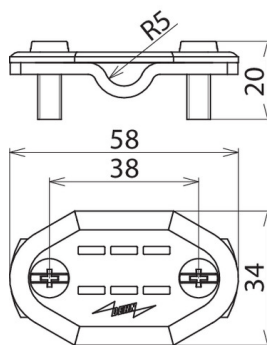

NST 7.10 FL30 ON AL (490 110)

Figure without obligation

Type	NST 7.10 FL30 ON AL
Part No.	490 110
Material of plate	Al
Material of saddle clamp	Al
Clamping range Rd / Fl	7-10 / 30 mm
Material of screw	StSt
Screw	☛ M6 x 16 mm
Weight	23 g
Customs tariff number (Comb. Nomenclature EU)	83100000
GTIN	4013364306462
PU	50 pc(s)