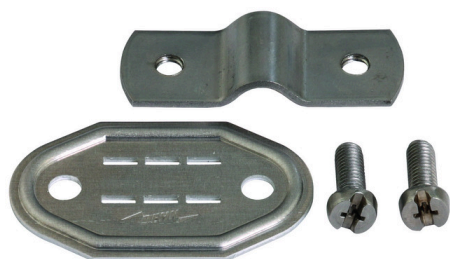

NST 7.10 FL30 ON AL (490 110)

Figure without obligation

Type	NST 7.10 FL30 ON AL
Part No.	490 110
Material of plate	Al
Material of saddle clamp	Al
Clamping range Rd / Fl	7-10 / 30 mm
Material of screw	StSt
Screw	☛ M6 x 16 mm
Weight	23 g
Customs tariff number (Comb. Nomenclature EU)	83100000
GTIN	4013364306462
PU	50 pc(s)

All number plates are available with different numbers or lettering on request!