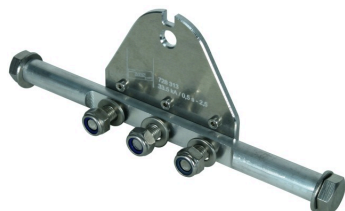

PAP 3 M12 SSM B13 RB (728 313)

Type	PAP 3 M12 SSM B13 RB
Part No.	728 313
Anti-rotation cable lug	PK1
Borehole	Ø12.5mm
Max. short-circuit current I_k 0.5 s	33.5kA
Max. short-circuit current I_k 1 s	23.7kA
Weight	612 g
Customs tariff number (Comb. Nomenclature VAE)	85359000
GTIN	4013364157132
PU	1 pc(s)